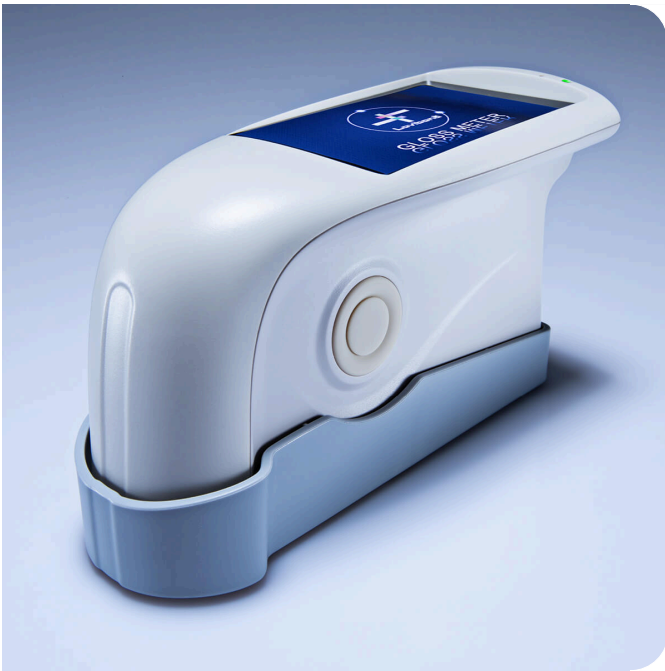

# Lovibond® Colour Measurement Tintometer® Group

## TG 60 Gloss Meter

- Handheld Semi-Gloss Meter Designed to Give Fast, Precise and Accurate Gloss Readings
- Large 3.5 Inch Touch Screen with High Resolution and Full View Display
- Compare Data Quick and Easy with a Data Storage Capacity of 1000 Data Sets
- OnGloss Software Included for FREE – Perfect for Detailed Data Analysis

### Handheld and Portable

Weighing only 350 grams, the TG 60 is the perfect lightweight portable semi-gloss meter. Its compact and ergonomic design offers easy one-handed operation, helping to prevent operator fatigue. Offering the possibility of 1,000 measurements with 8 hours battery life enables the TG 60 to be used anywhere on site for a prolonged period of time.

### TG 60 Gloss Meter

The TG 60 is an entry-level handheld semi-gloss meter with a high end specification. The ergonomic design, flexibility and intuitive touch screen technology makes the TG 60 equal in sophistication to any handheld semi-gloss meter on the market. Using the standard reference angle of 60° the TG 60 is the ideal choice for general gloss measurements.